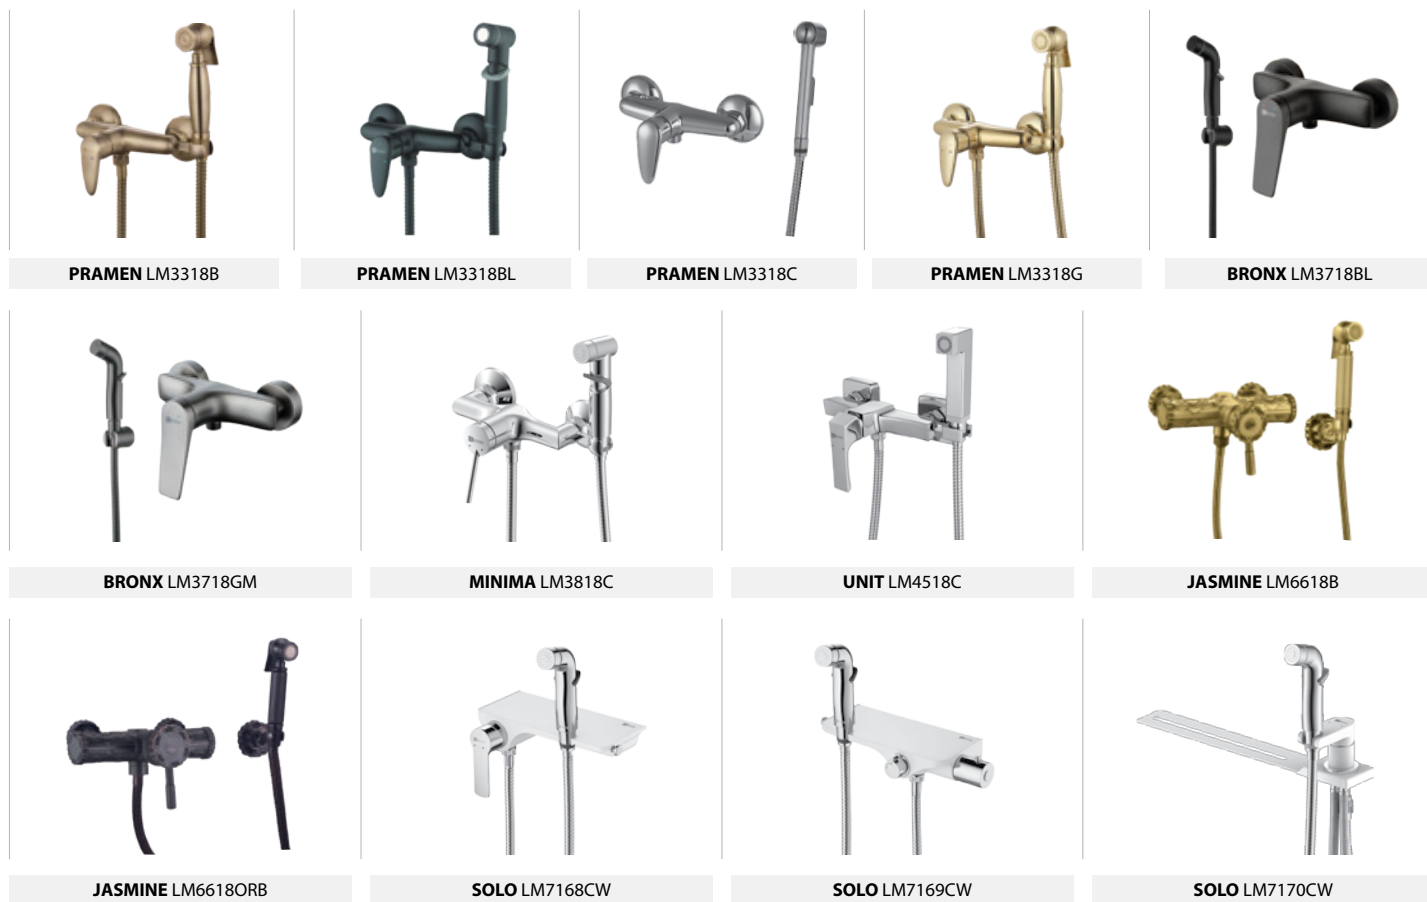

СМЕСИТЕЛИ С ГИГИЕНИЧЕСКИМ ДУШЕМ